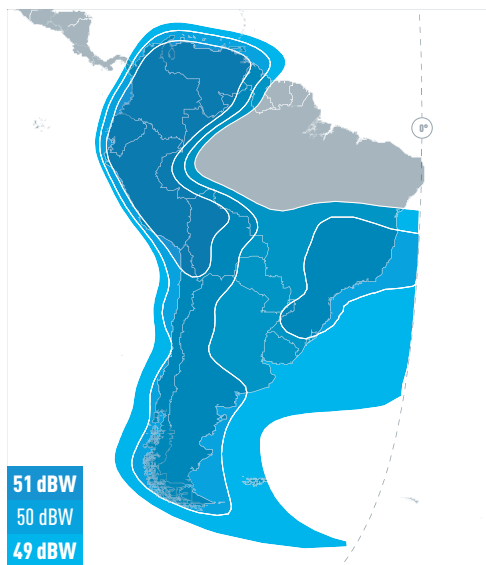

SATELLITE

EUTELSAT 117 WEST A

REACHING THE UTMOST PERFORMANCE FOR THE AMERICAS

C- and Ku-band hemi coverage for North and South America

Located at 116.8° West, and with state-of-the-art technology, EUTELSAT 117 West A provides hemi coverage in both C and Ku-band, as well as high-power regional coverage in Ku-band over North and South America.

In addition, EUTELSAT 117 West A provides exceptional levels of throughput in North-America and the Andean region, yielding more MBps per MHz. This satellite offers excellent performance for social connectivity projects, cellular backhaul and VSAT networks, among others.

Ku-band 1 North American Downlink Coverage

C-band Pan-American Downlink Coverage

SATELLITE EUTELSAT 117 WEST A

Ku-band 2 Hemi downlink coverage

Ku-band 3 South America downlink coverage

KEY MARKETS

- NORTH AMERICA
- SOUTH AMERICA

ORBITAL POSITION

116.8 DEGREES WEST

FREQUENCIES

C-BAND, KU-BAND

What can we do for you? Please visit
www.eutelsat.com/enquiries

Global connectivity,
Local delivery