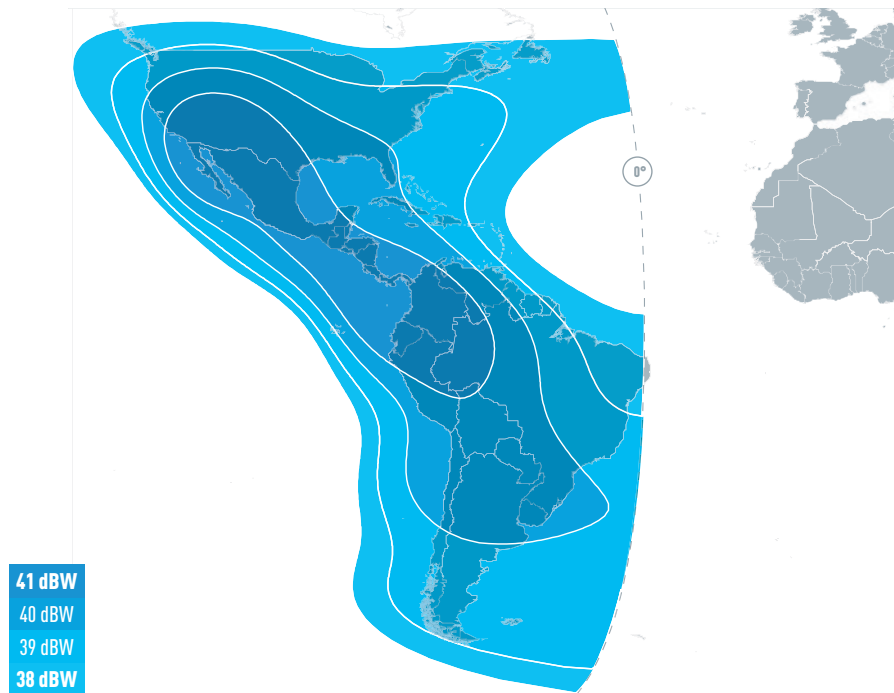

C-band Pan-American Downlink Coverage