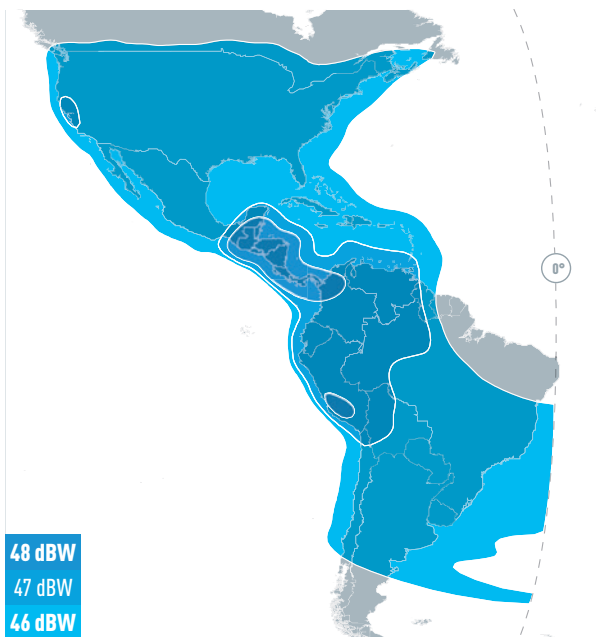

SATELLITE

EUTELSAT 117 WEST A

REACHING THE UTMOST PERFORMANCE FOR THE AMERICAS

C- and Ku-band hemi coverage for North and South America

Located at 116.8° West, and with state-of-the-art technology, EUTELSAT 117 West A provides hemi coverage in both C and Ku-band, as well as high-power regional coverage in Ku-band over North and South America.

The EUTELSAT 117 West A satellite currently distributes over 400 channels.

This satellite caters to over 5,000 DTH antennas receiving channels in Ku-band as well as 14,000 antennas installed in C-band for a government connectivity project.

In addition, EUTELSAT 117 West A provides exceptional levels of throughput in North-America and the Andean region, yielding more MBps per MHz. This satellite offers excellent performance for social connectivity projects, cellular backhaul and VSAT networks, among others.

Ku-band 1 North American Downlink Coverage

C-band Pan-American Downlink Coverage

SATELLITE EUTELSAT 117 WEST A

Ku-band 2 Hemi downlink coverage

Ku-band 3 South America downlink coverage

KEY MARKETS

- NORTH AMERICA
- SOUTH AMERICA