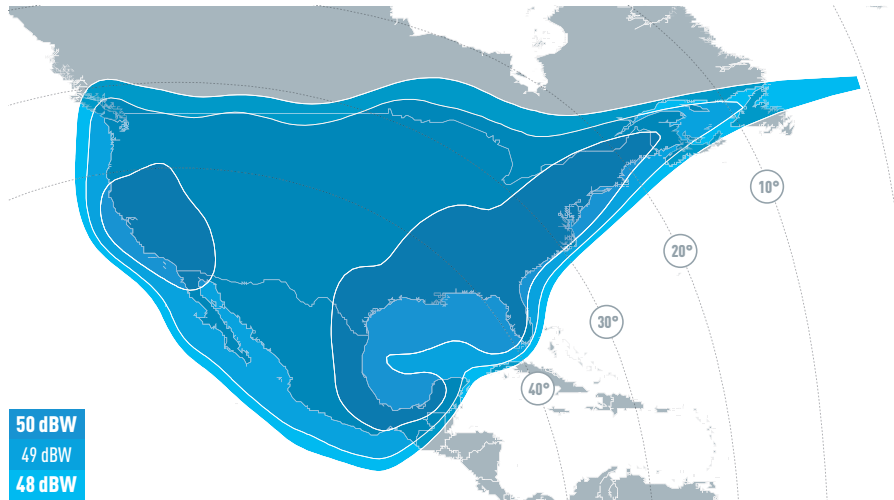

SATELLITE

EUTELSAT 117 WEST A

REACHING THE UTMOST PERFORMANCE FOR THE AMERICAS

C- and Ku-band hemi coverage for North and South America

Located at 116.8° West, and with state-of-the-art technology, EUTELSAT 117 West A provides hemi coverage in both C and Ku-band, as well as high-power regional coverage in Ku-band over North and South America.

The EUTELSAT 117 West A satellite currently distributes over 400 channels.

This satellite caters to over 5,000 DTH antennas receiving channels in Ku-band as well as 14,000 antennas installed in C-band for a government connectivity project.

In addition, EUTELSAT 117 West A provides exceptional levels of throughput in North-America and the Andean region, yielding more MBps per MHz. This satellite offers excellent performance for social connectivity projects, cellular backhaul and VSAT networks, among others.

ORBITAL POSITION

116.8 DEGREES WEST

FREQUENCIES

C-BAND, KU-BAND

What can we do for you? Please visit
www.eutelsat.com/enquiries

Global connectivity,
Local delivery